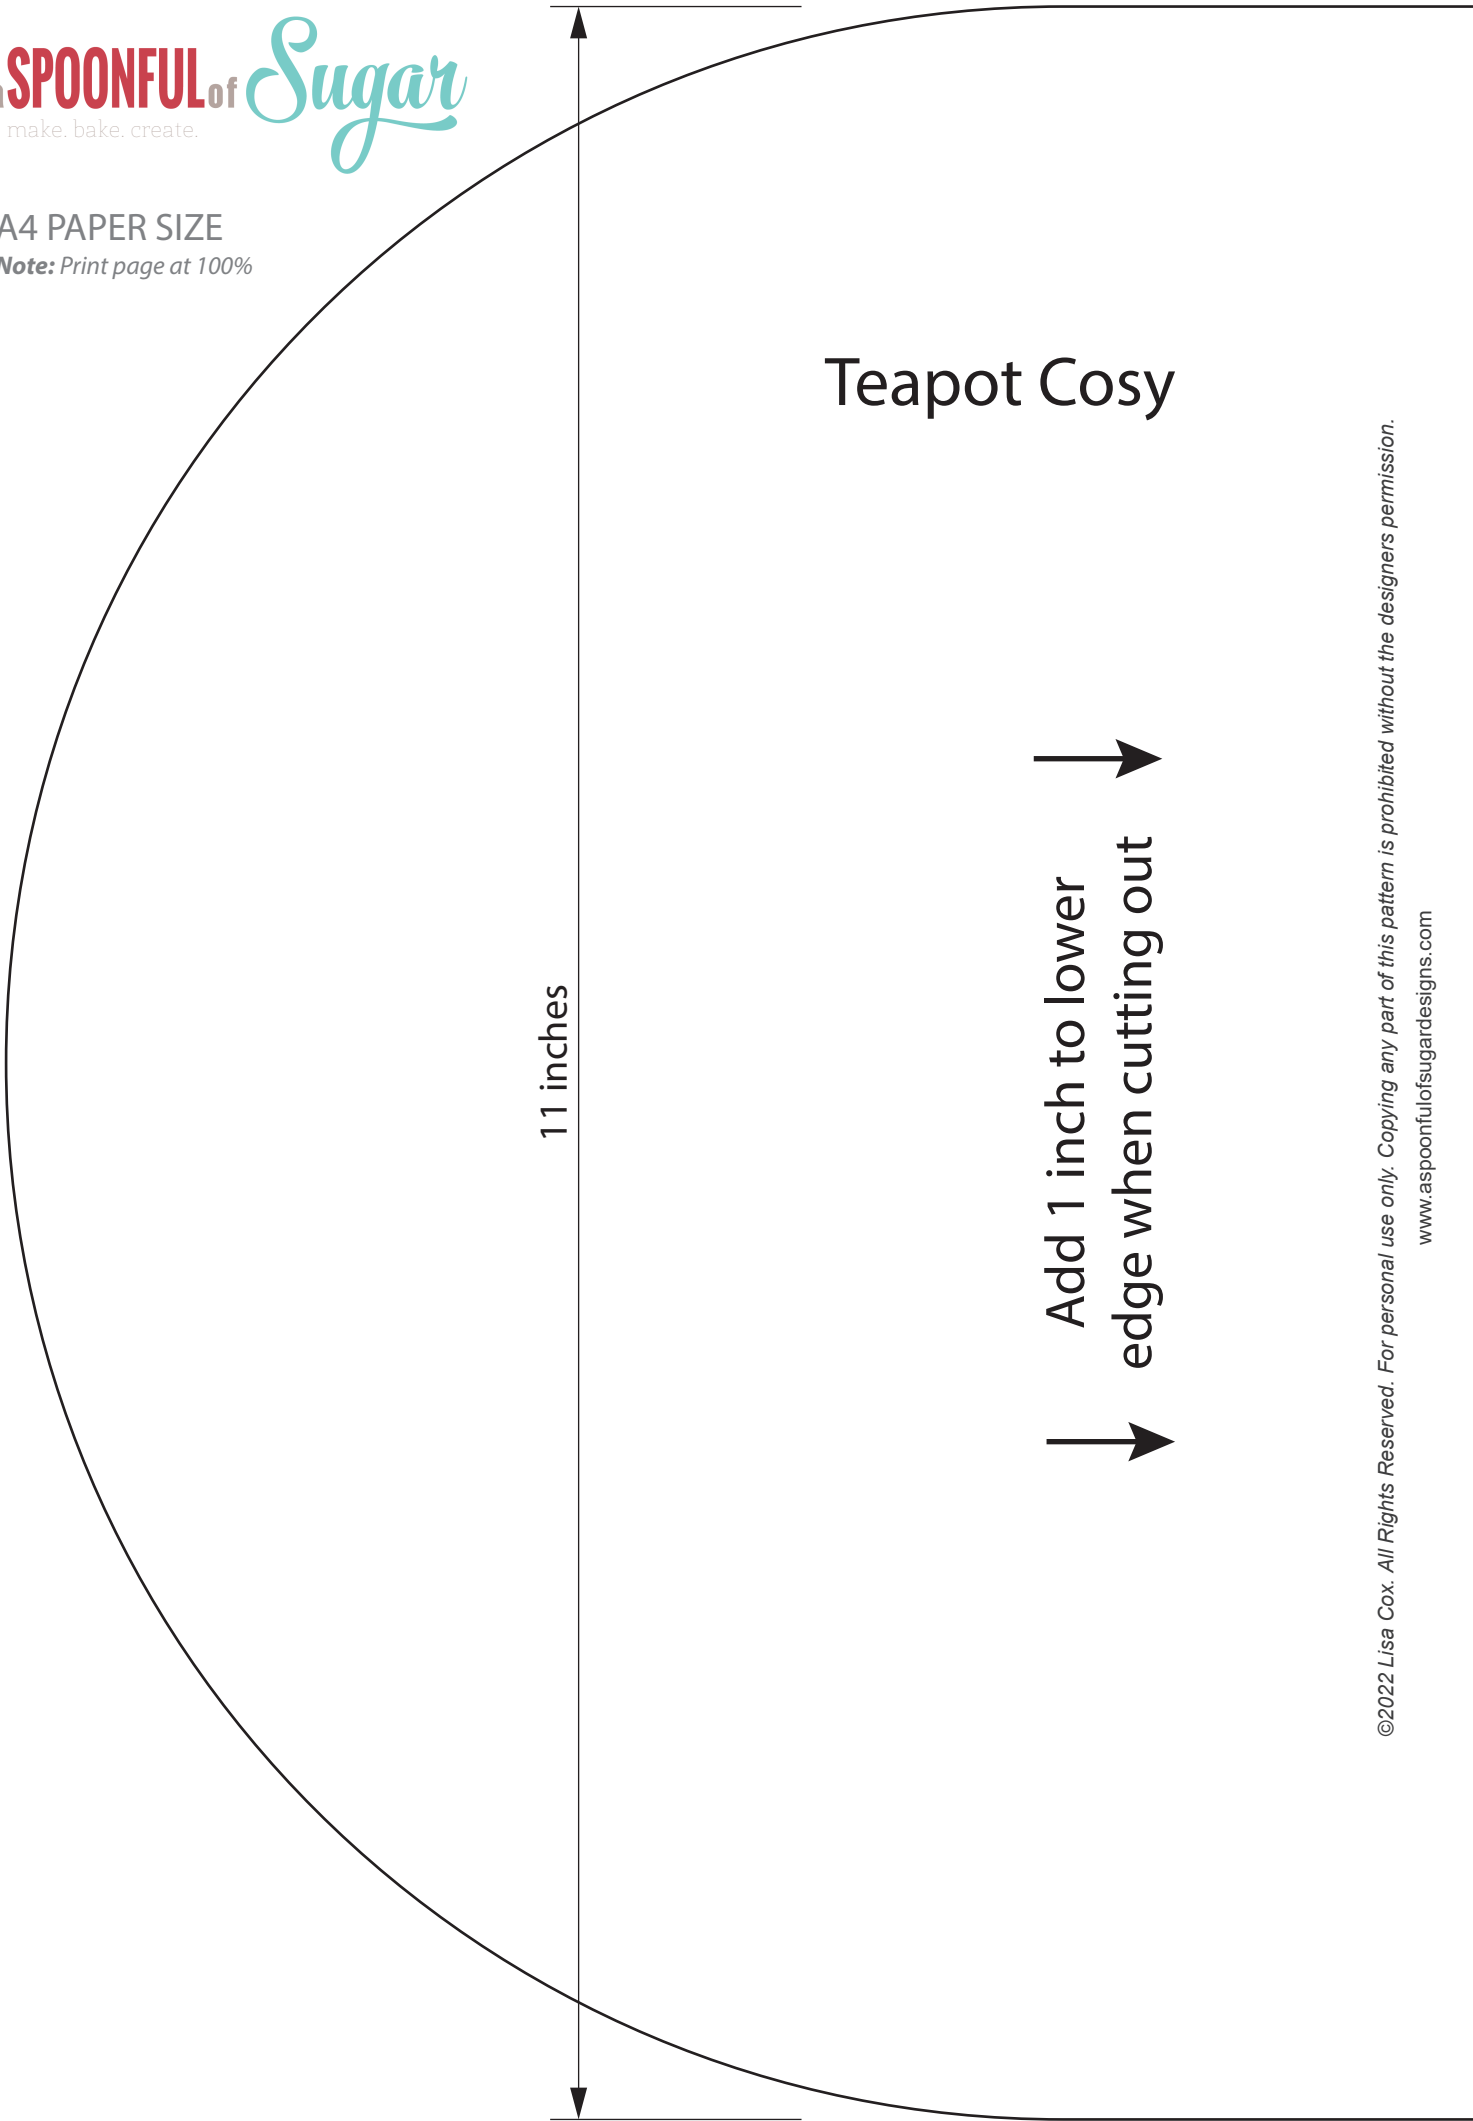

A4 PAPER SIZE

Note: Print page at 100%

Teapot Cosy

↓
Add 1 inch to lower
edge when cutting out
↓